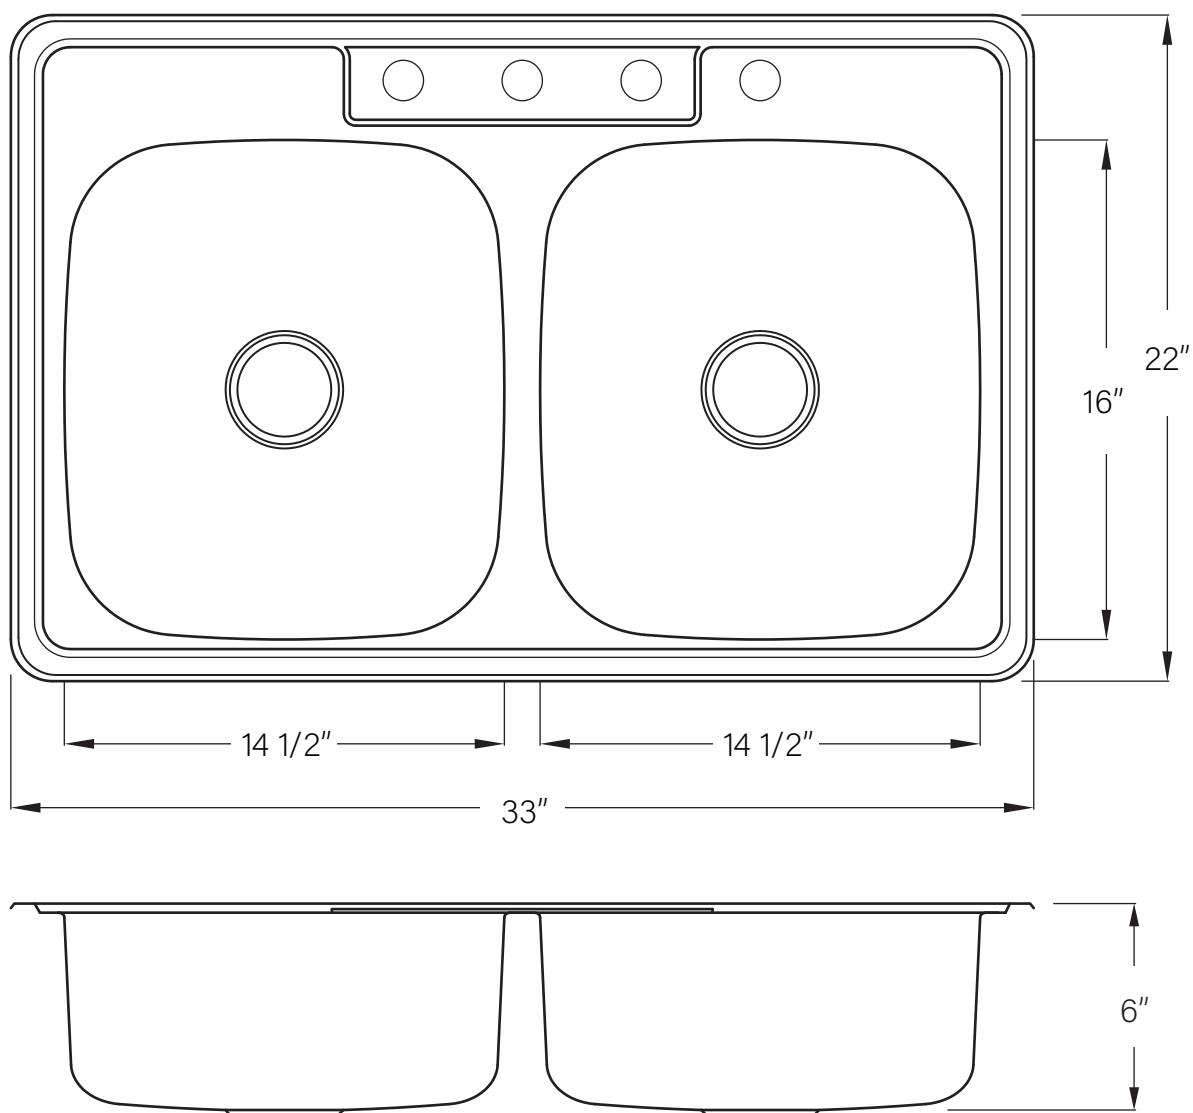

DIMENSIONS/TECHNICAL DATA

Drop in - Equal Double Bowl Stainless Steel Sinks - S454

ATTENTION! Dimensions may vary by up to 3/8". It is highly recommended to pull all dimensions of actual model for installation and measuring purposes.